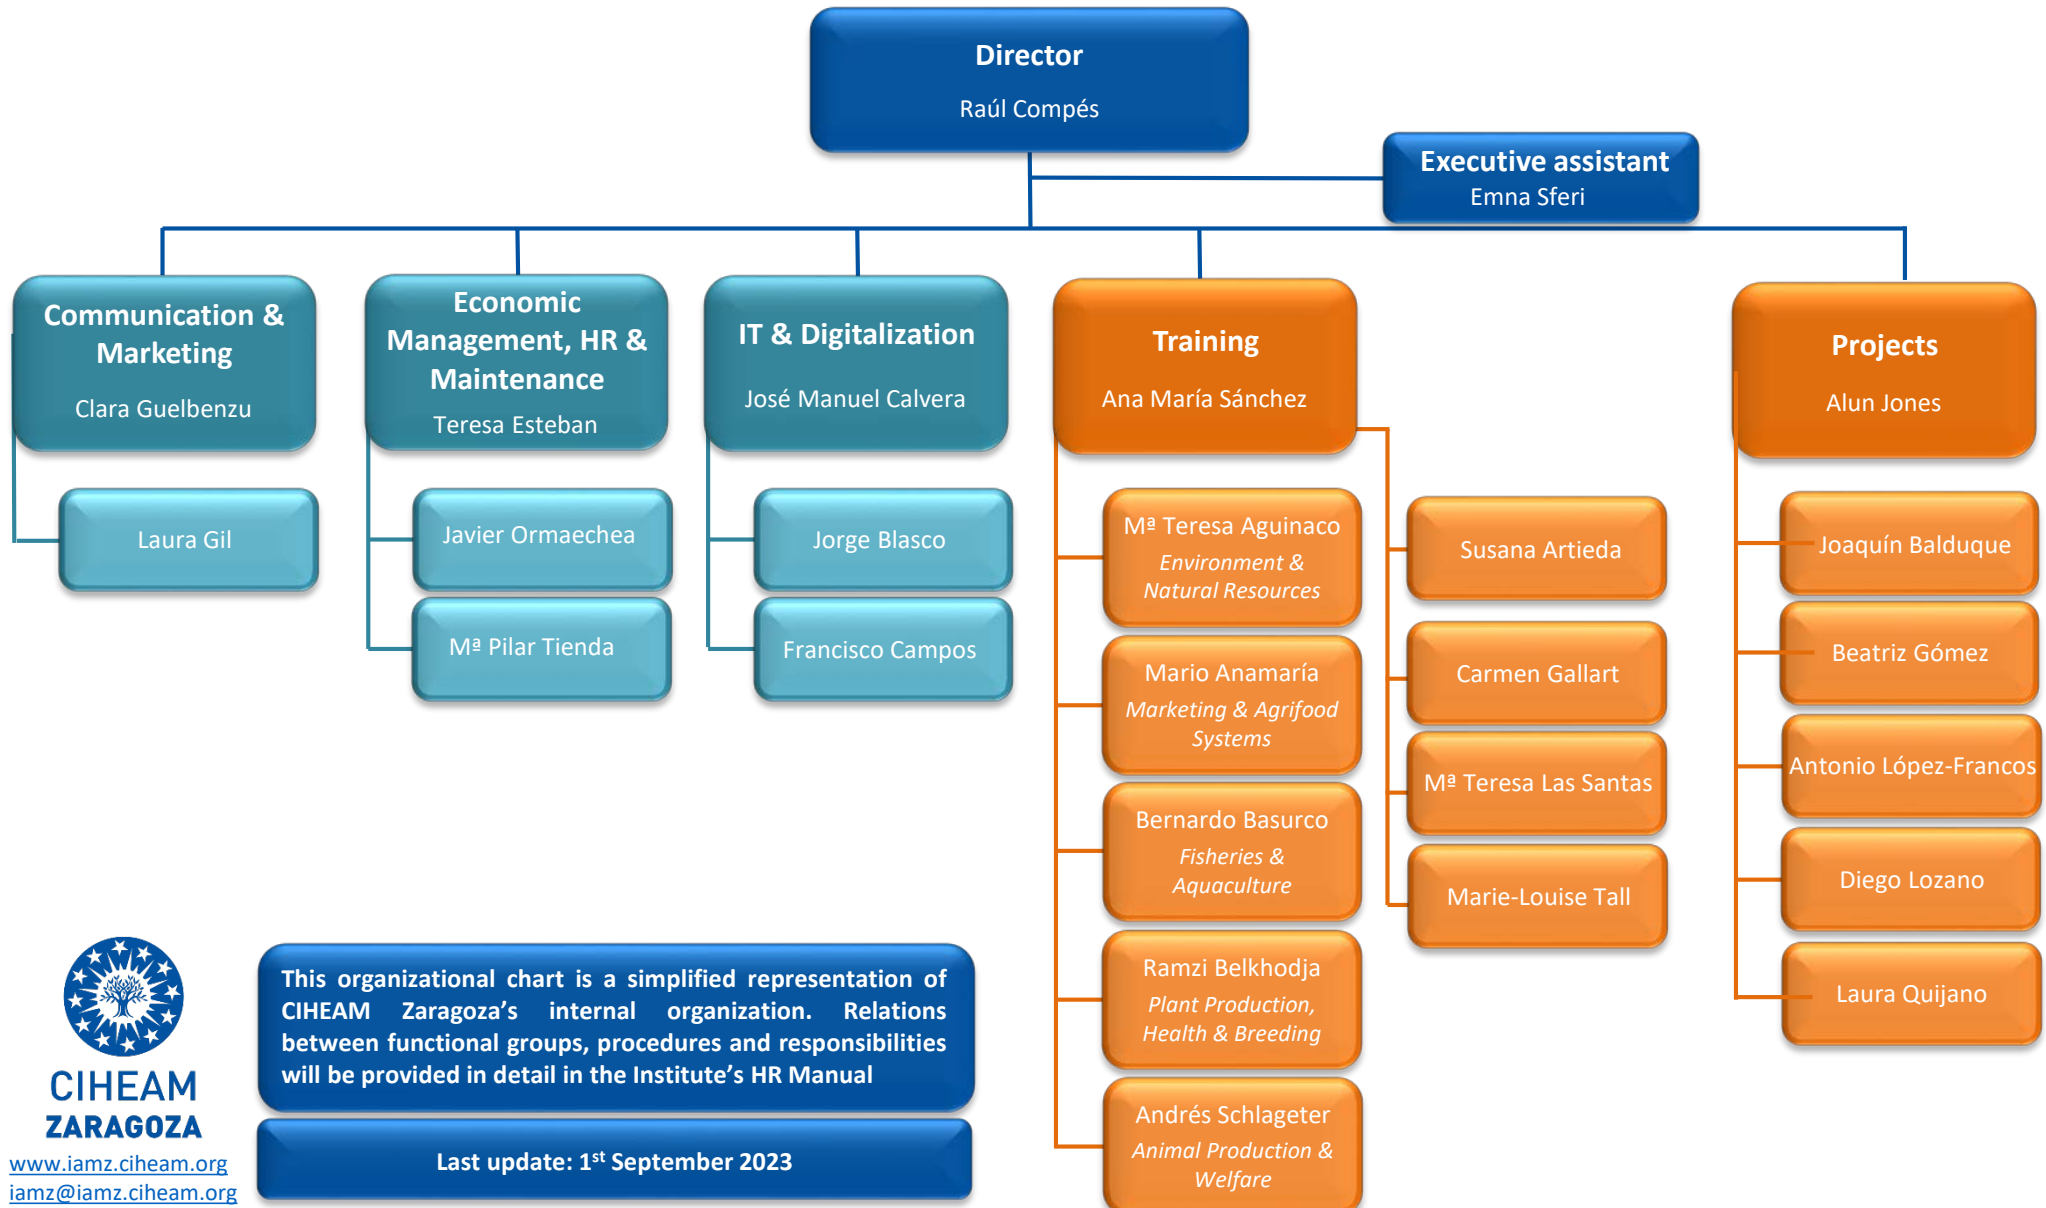

# CIHEAM Zaragoza Organizational Chart

This organizational chart is a simplified representation of CIHEAM Zaragoza's internal organization. Relations between functional groups, procedures and responsibilities will be provided in detail in the Institute's HR Manual