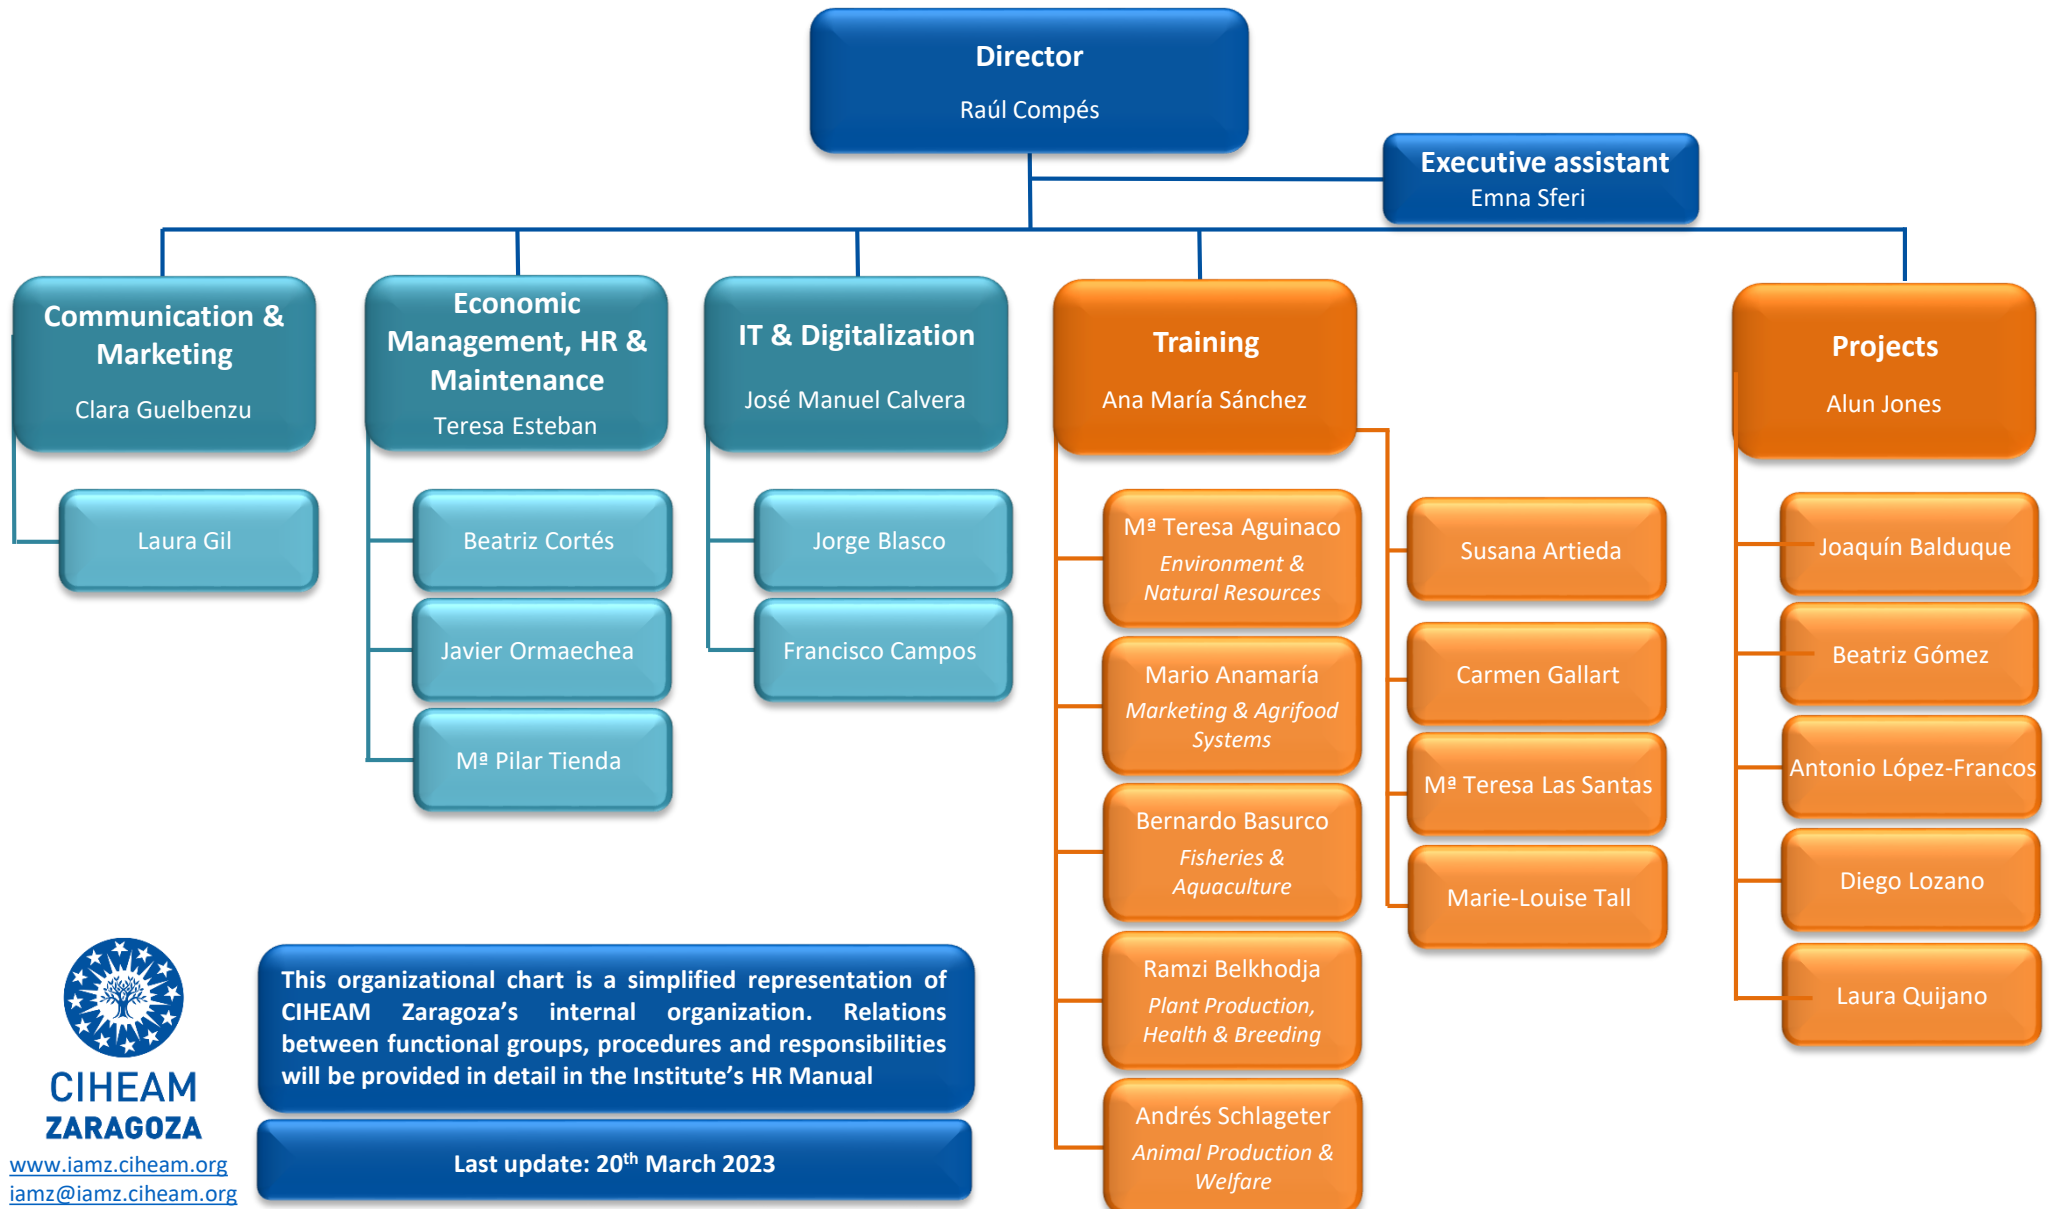

# CIHEAM Zaragoza Organizational Chart

This organizational chart is a simplified representation of CIHEAM Zaragoza's internal organization. Relations between functional groups, procedures and responsibilities will be provided in detail in the Institute's HR Manual