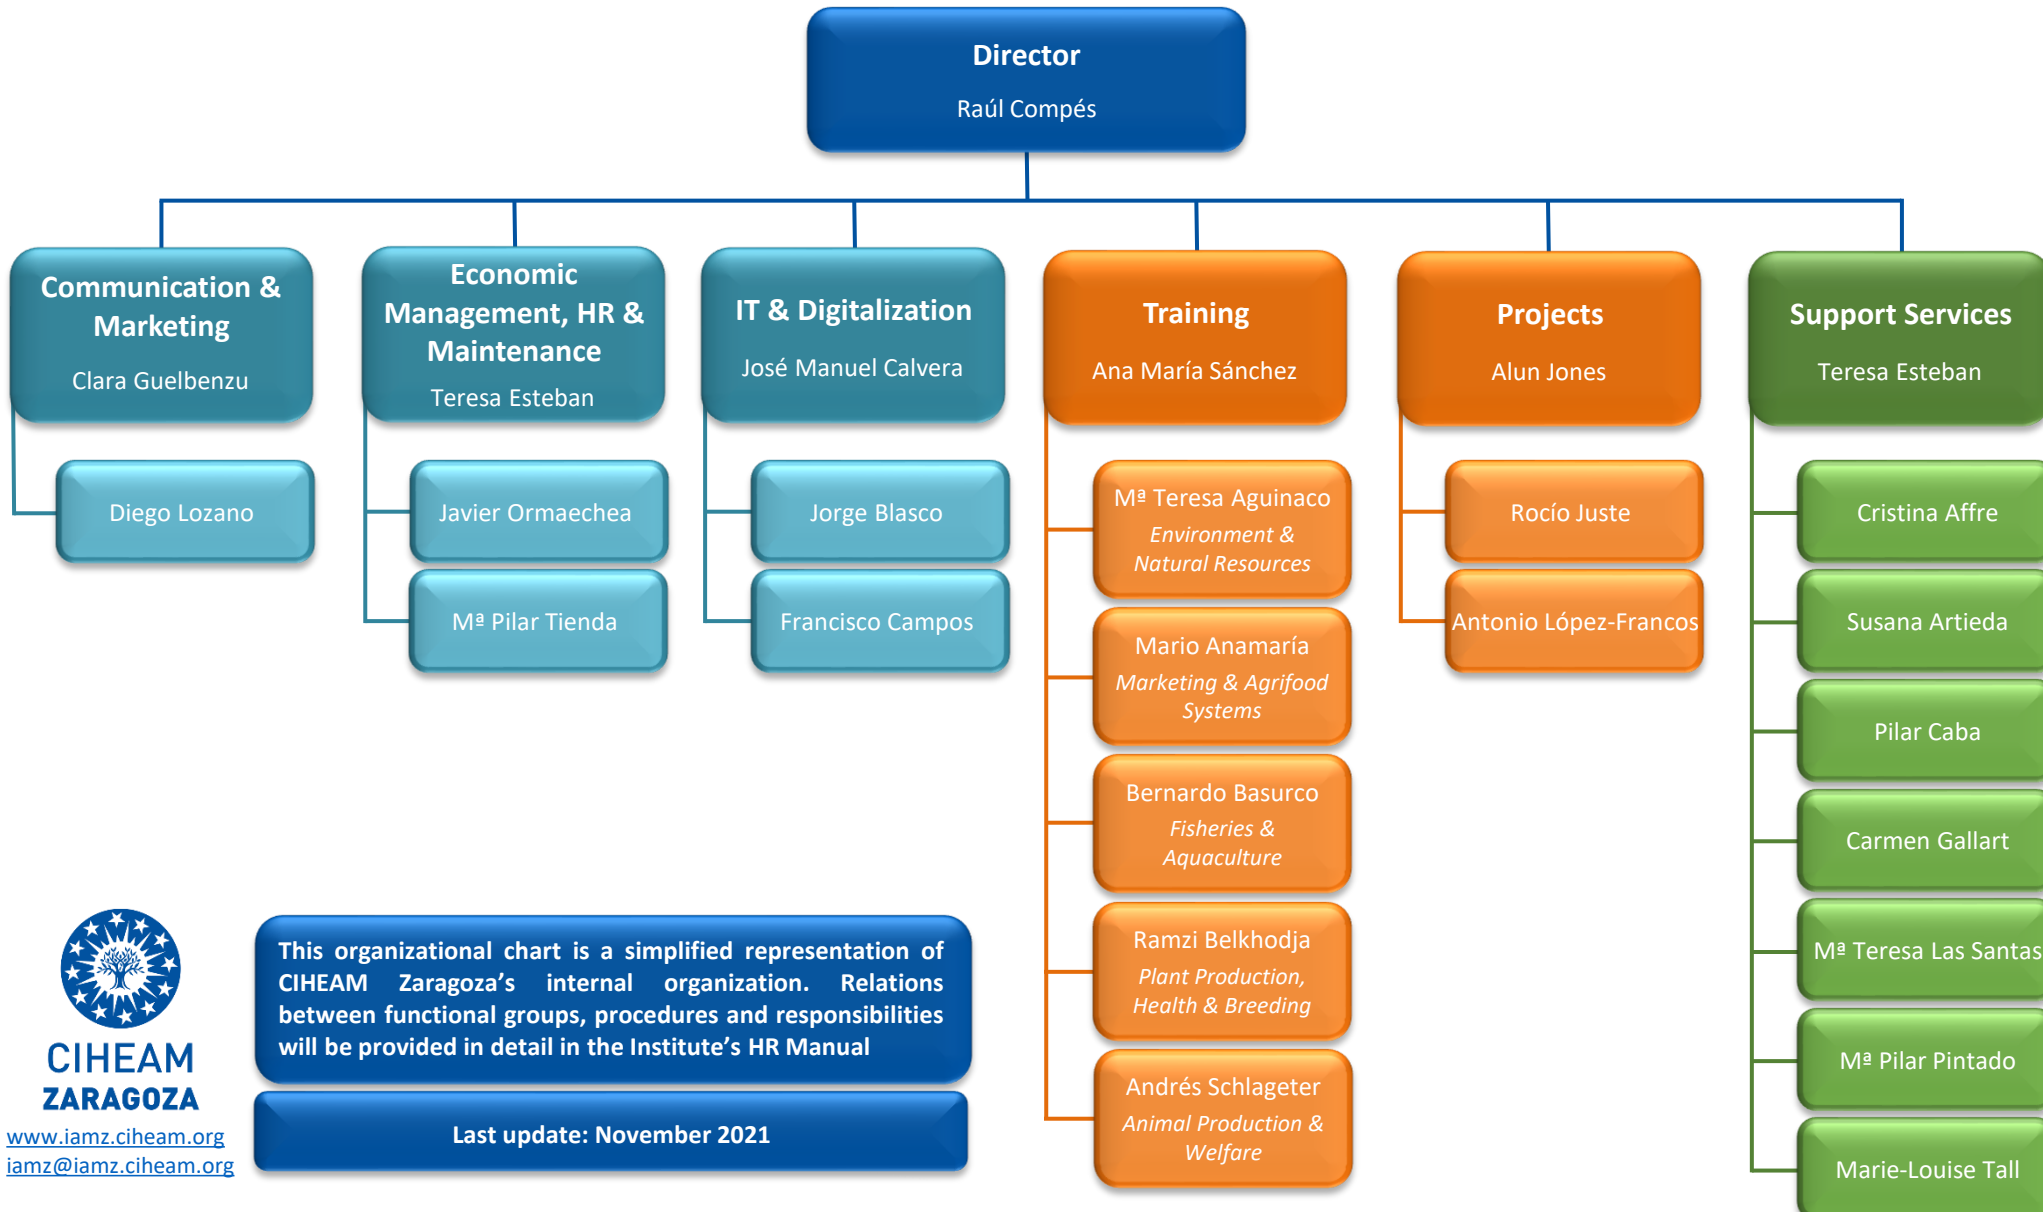

CIHEAM Zaragoza Organizational Chart

This organizational chart is a simplified representation of CIHEAM Zaragoza's internal organization. Relations between functional groups, procedures and responsibilities will be provided in detail in the Institute's HR Manual